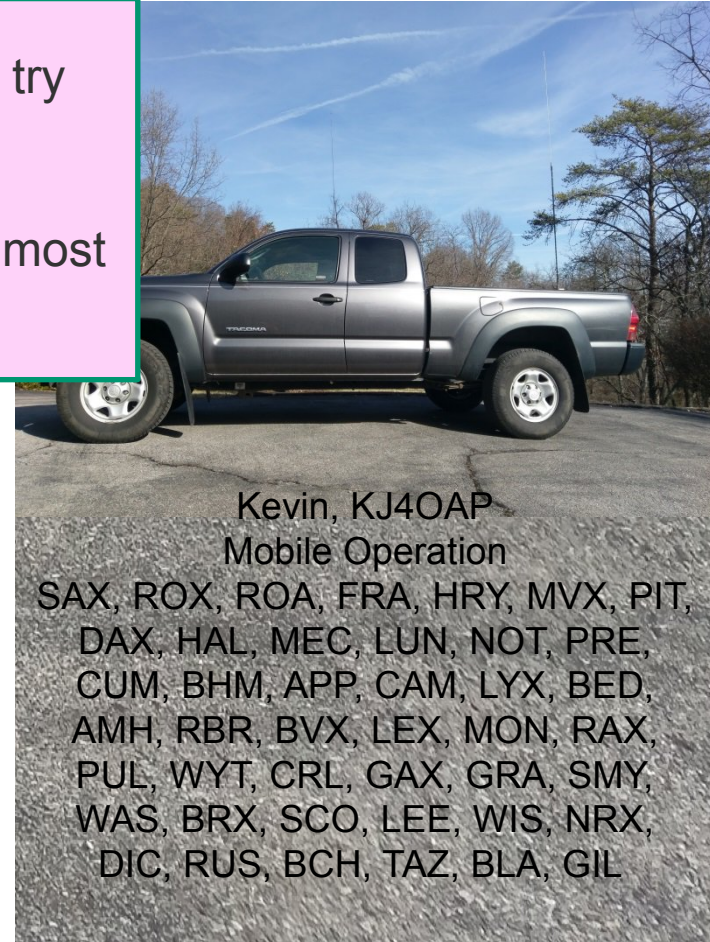

Kevin, KJ4OAP
Mobile Operation
SAX, ROX, ROA, FRA, HRY, MVX, PIT,
DAX, HAL, MEC, LUN, NOT, PRE,
CUM, BHM, APP, CAM, LYX, BED,
AMH, RBR, BVX, LEX, MON, RAX,
PUL, WYT, CRL, GAX, GRA, SMY,
WAS, BRX, SCO, LEE, WIS, NRX,
DIC, RUS, BCH, TAZ, BLA, GIL