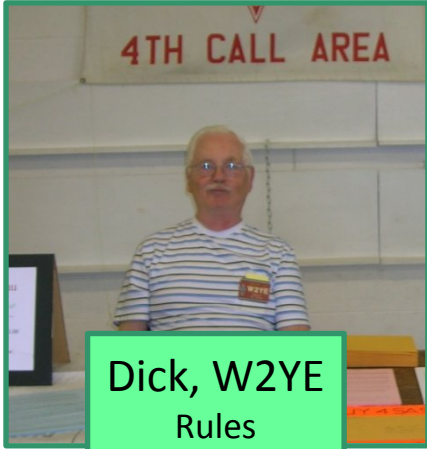

Virginia QSO Party

2019

Sterling Park Amateur Radio Club (SPARC)

http://www.qsl.net/sterling/VA_QSO_Party/QSOParty.htm

Gordon Miller, NQ4K

(Edited for OVH Presentation by WB6UIE)

VQP Committee

Dick, W2YE
Rules