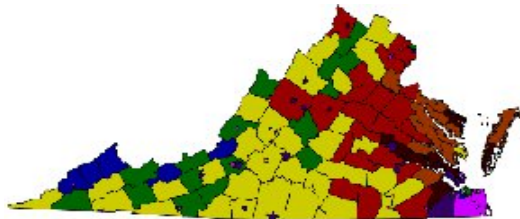

Virginia QSO Party

2019

Sterling Park Amateur Radio Club (SPARC)

<http://www.qsl.net/sterling/VA_QSO_Party/QSOParty.htm>