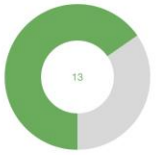

Awards are updated daily and it may take a day or two for you to get full credit for uploaded logs. Hunters do not receive credit until the activator's log is processed.

For awards that can be earned multiple times, 'Date First Granted' is the first date the award was earned, not when when upgrades, endorsements, etc. were earned.

Want to apply for a RaDAR award? While we continue to build out functionality on this site, please head over to <https://stats.parksonline.com/awardtraderapplication.php> to fill out a RaDAR award application.

Parks Activated

Next award at 20 unique parks.