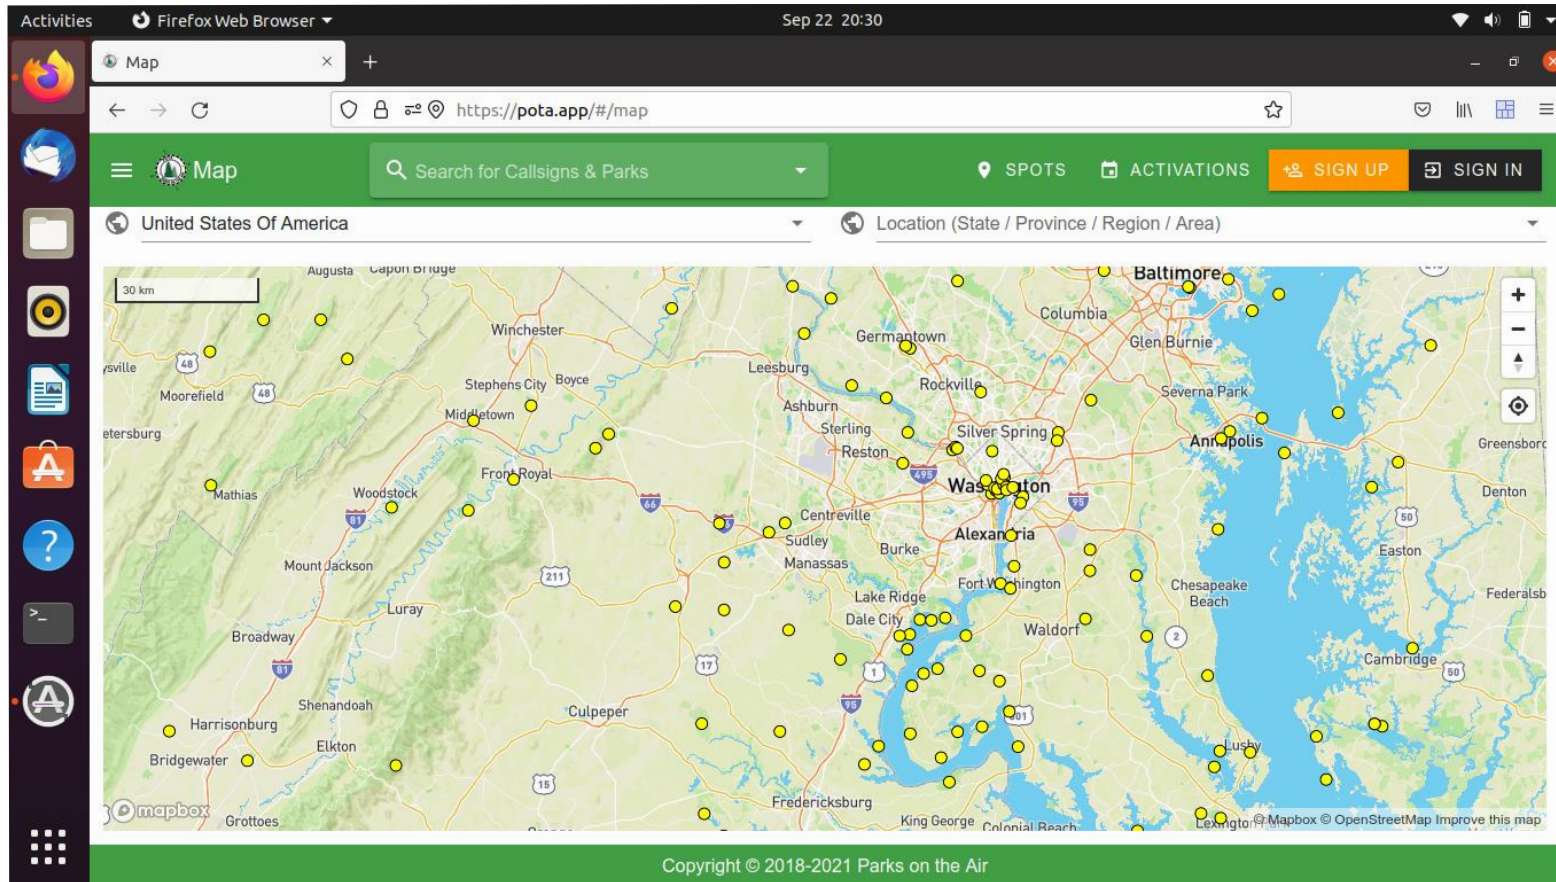

Parks in our area